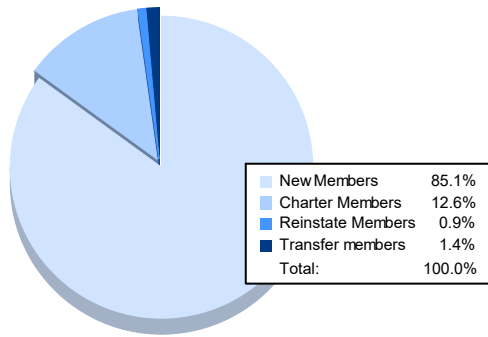

Year	New Clubs	Dropped Clubs	Gain/ Loss Clubs	New Members	Charter Members	Reinstate Members	Transfer Members	Total Member Added	Total Members Dropped	Gain/ Loss Members
2016-2017	0	2	-2	82	2	0	11	95	80	15
2017-2018	1	0	1	67	30	2	3	102	69	33
2018-2019	1	0	1	41	20	3	0	64	46	18
2019-2020	0	0	0	46	0	2	3	51	110	-59
2020-2021	1	2	-1	189	28	2	3	222	82	140
Average	1	1	0	85	16	2	4	107	77	29

Membership Composition June 2021 Cumulative

Gender Composition June 2021 Cumulative